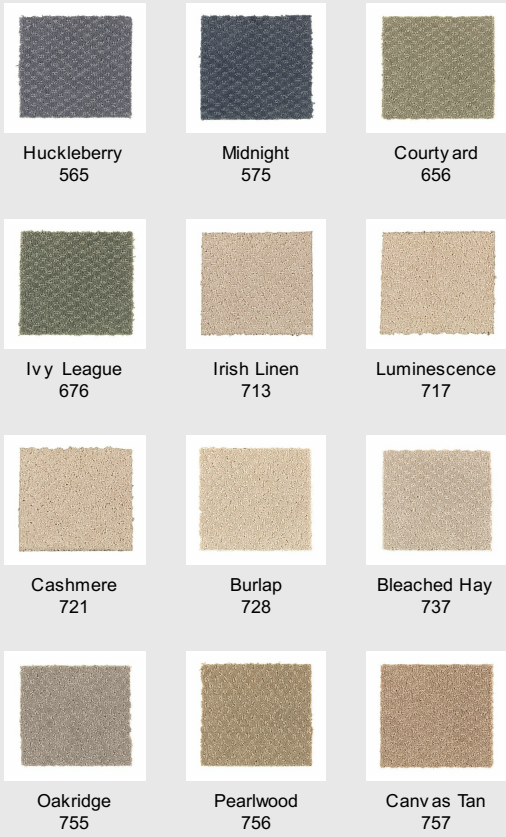

COLORS (20)